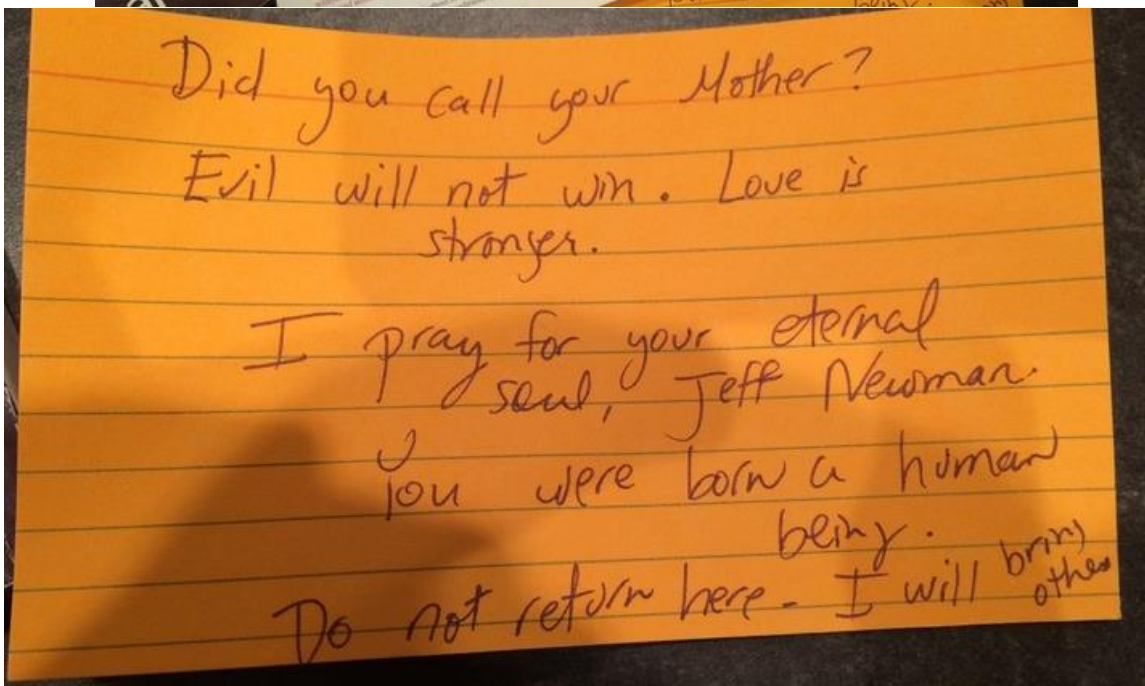

The Perfectly Normal Podcast Show Notes EP. 3.1 – Spirits (Like ghosts)